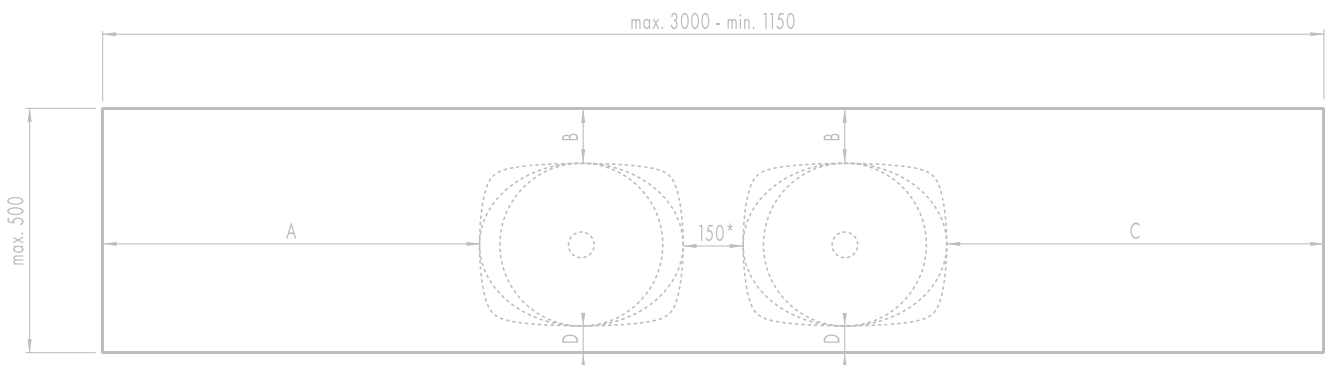

CONFIGURATION OPTIONS

* different size on request