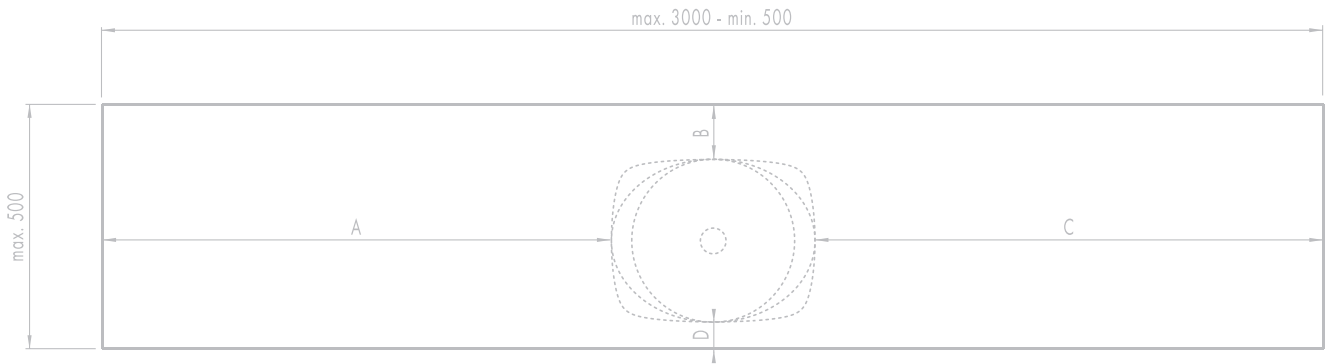

CONFIGURATION OPTIONS

* different size on request