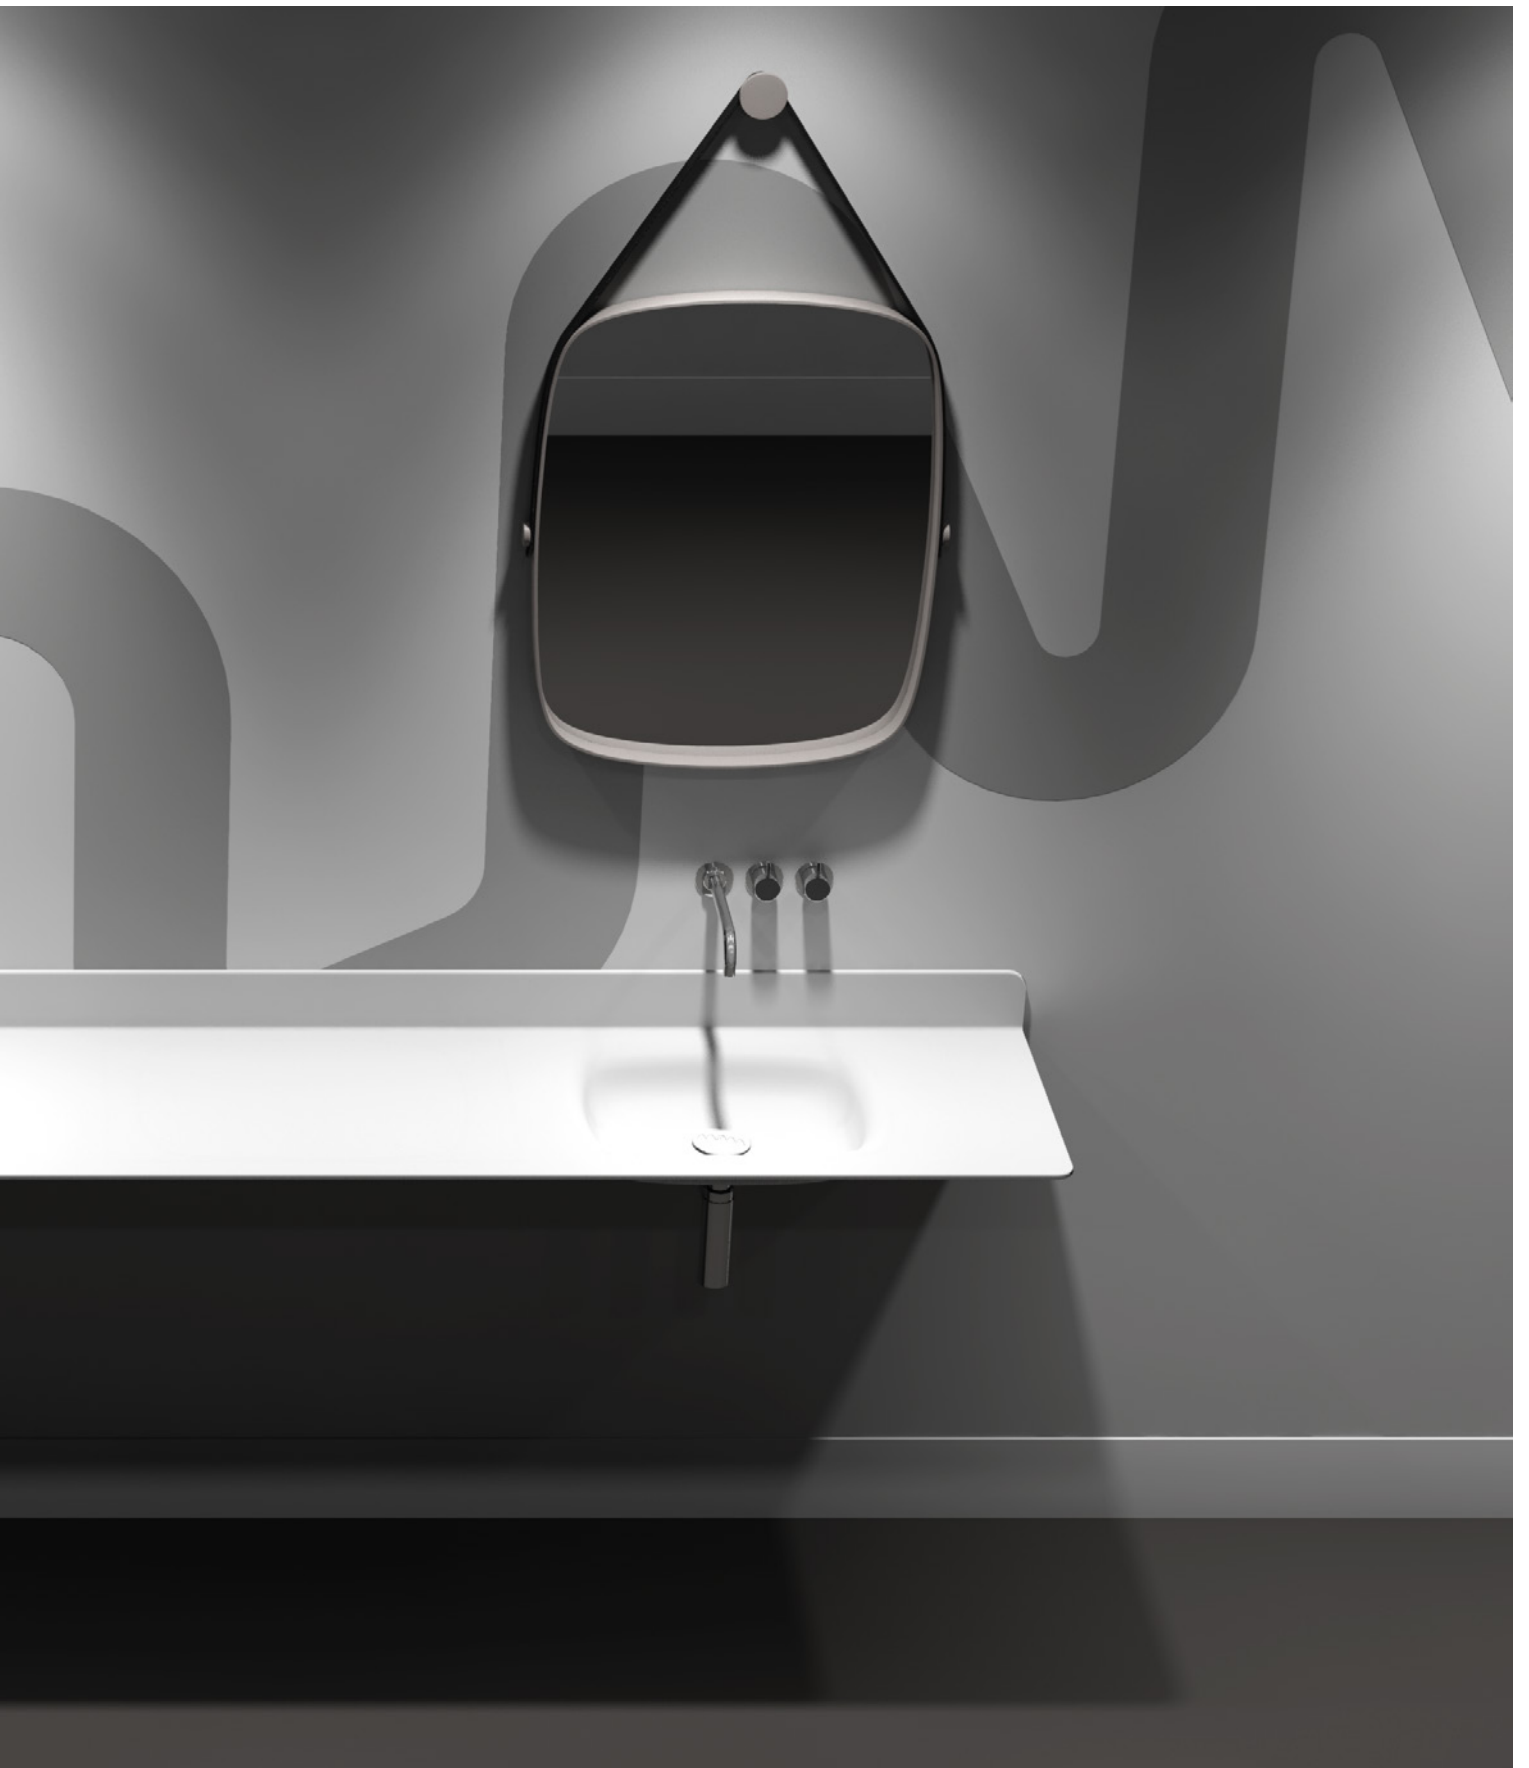

CUSTOM BOWLS ON REQUEST

M2M OVAL

OPTIONS:  
CUSTOM CONTOUR  
SPLASH SKIRT  
SOLID SURFACE WASTE CAP

**"CREATING A EIGHT BOWL BASIN ONLY TAKES ONE JOINT"**