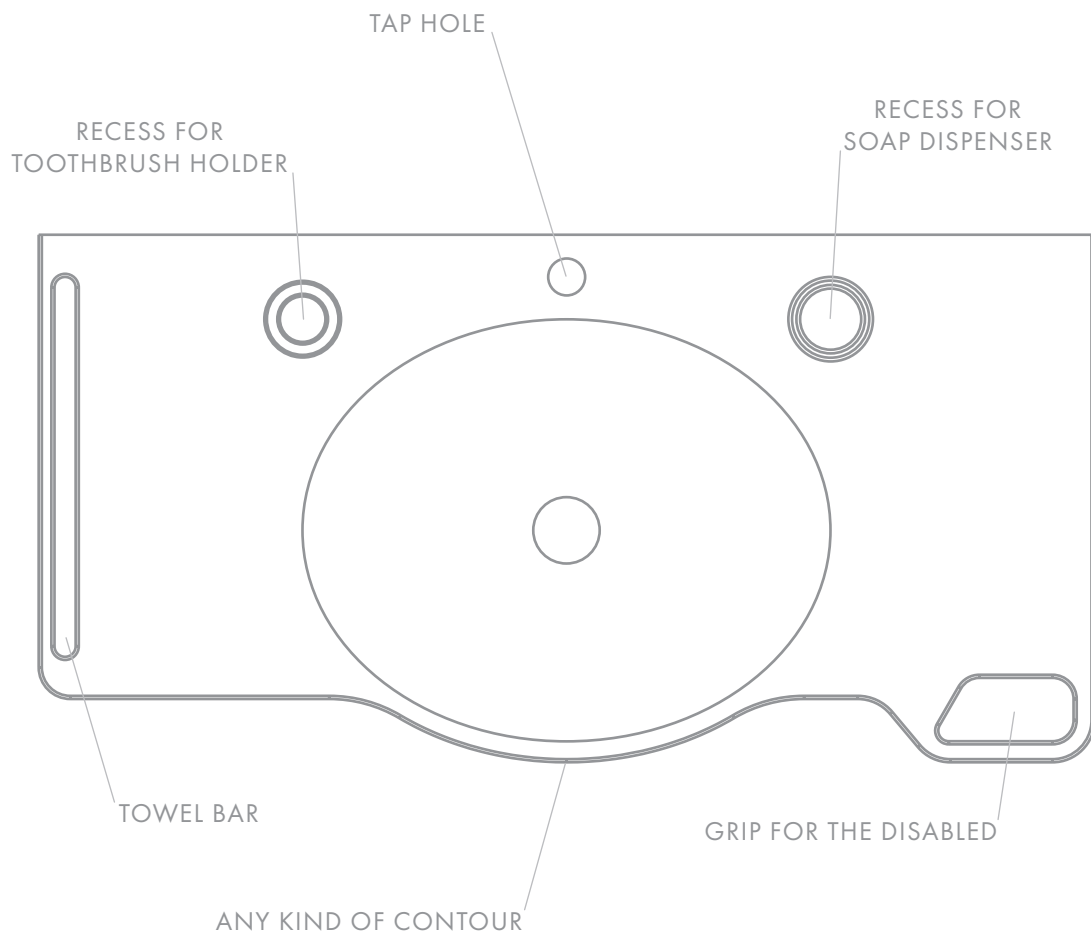

# CONFIGURATION OPTIONS

\* different size on request

\* different size on request

\* different size on request

**“THE WASH BASIN CAN ACTUALLY HAVE ANY CONTOUR YOU WANT”**

M2M ROUND

OPTIONS:  
CUSTOM CONTOUR WITH TOWEL HOLDER  
SOLID SURFACE WASTE CAP

## CONTOUR & POCKET OPTIONS

Just some examples, you can choose any contour, recess or pocket shape you want.

## EDGE OPTIONS