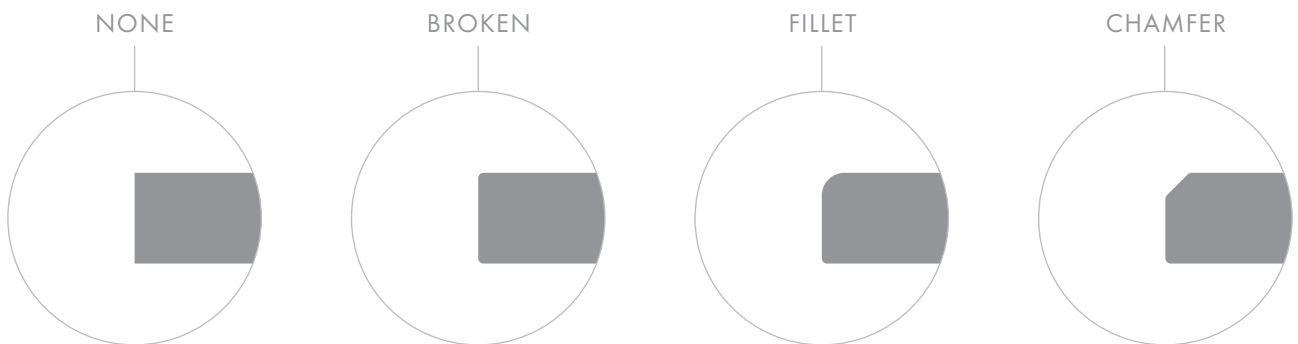

EDGE OPTIONS