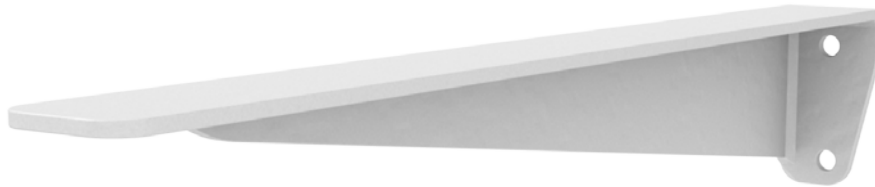

## ACCESSORIES AND ADDONS

HANSGROHE®  
Non-closing wash basin waste  
Chrome

HANSGROHE®  
Non-closing wash basin waste  
Chrome with Solid Surface cap  
((your) logo is optional)

HANSGROHE®  
Flowstar S Premium siphon  
Chrome