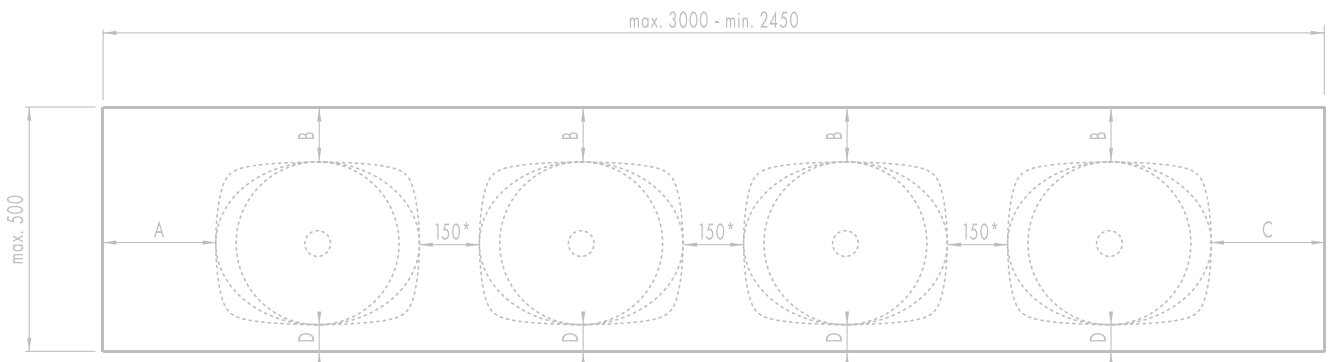

* different size on request