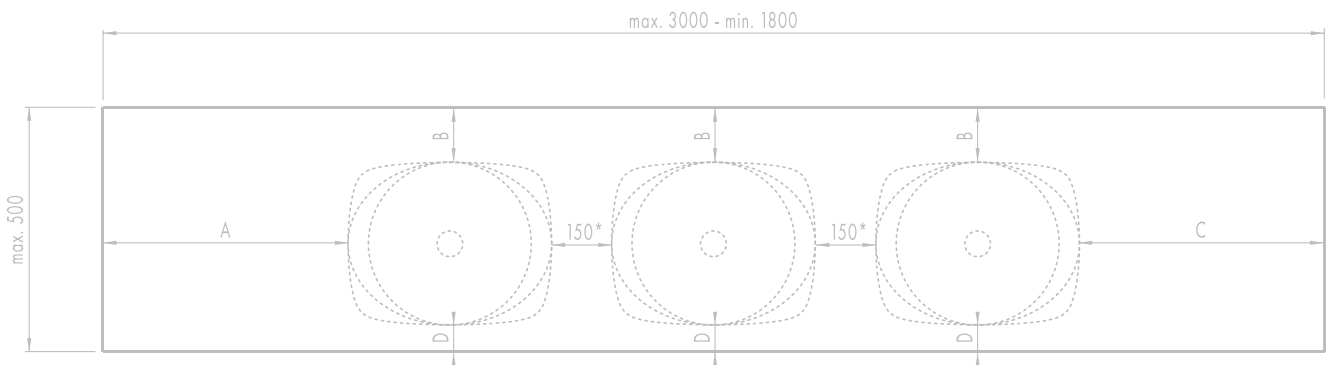

* different size on request